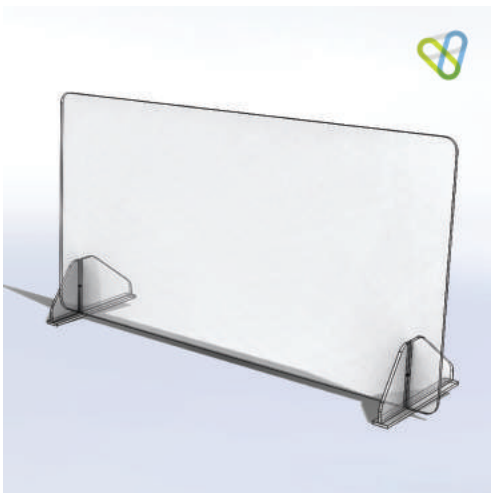

SNEEZE GUARD 1

Fixes to the front of your counter.

SNG001-600 (1000h x 600w) **\$90.00**

SNG001-800 (1000h x 800w) **\$115.00**

SNG001-1000 (1000h x 1000w) **\$130.00**

SNEEZE GUARD 2

Free-standing with service cutout.

SNG002-600 (900h x 600w) **\$120.00**

SNG002-800 (900h x 800w) **\$145.00**

SNG002-1000 (900h x 1000w) **\$165.00**

SNEEZE GUARD 3

Compact free-standing.

SNG003 (400h x 800w no cutout) **\$85.00**

SNG003A (600h x 800w no cutout) **\$125.00**

SNG003B (600h x 800w with cutout) **\$125.00**

SNEEZE GUARD 4

Reception style for higher countertops.

SNG004 (600h x 1200w with cutout) **\$160.00**

SNG004A (600h x 1200w no cutout) **\$160.00**

Dimensions in millimeters. Custom sizes available upon request. All prices exclude GST and freight.