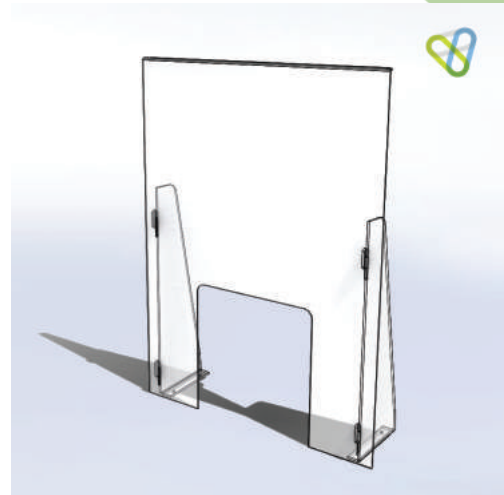

SNEEZE GUARD 1

Fixes to the front of your counter.

SNG001-600 (1000h x 600w) **\$90.00**

SNG001-800 (1000h x 800w) **\$115.00**

SNG001-1000 (1000h x 1000w) **\$130.00**

SNEEZE GUARD 2

Free-standing with service cutout.

SNG002-600 (900h x 600w) **\$120.00**

SNG002-800 (900h x 800w) **\$145.00**

SNG002-1000 (900h x 1000w) **\$165.00**

SNEEZE GUARD 3

Compact free-standing.

SNG003 (400h x 800w no cutout) **\$85.00**

SNG003A (600h x 800w no cutout) **\$125.00**

SNG003B (600h x 800w with cutout) **\$125.00**

SNEEZE GUARD 4

Reception style for higher countertops.

SNG004 (600h x 1200w with cutout) **\$160.00**

SNG004A (600h x 1200w no cutout) **\$160.00**

Dimensions in millimeters. Custom sizes available upon request. All prices exclude GST and freight.