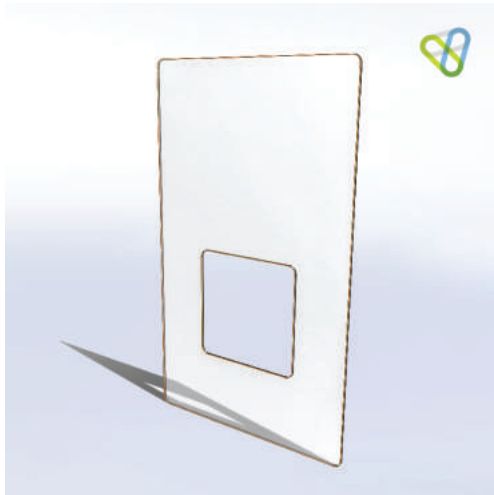

COVID 19 SNEEZE GUARDS

INSPACE
JOINERY | PLASTICS | DESIGN

We manufacture a range of Clear Acrylic Sneeze Guards and Screens to suit your requirements. With the current Covid19 pandemic, these guards are essential to reduce any contact between customers and staff.

SNEEZE GUARD 1

Fixes to the front of your counter.

SNG001-600 (1000h x 600w) **\$90.00**

SNG001-800 (1000h x 800w) **\$115.00**

SNG001-1000 (1000h x 1000w) **\$130.00**

SNEEZE GUARD 2

Free-standing with service cutout.

SNG002-600 (900h x 600w) **\$120.00**

SNG002-800 (900h x 800w) **\$145.00**

SNG002-1000 (900h x 1000w) **\$165.00**

SNEEZE GUARD 3

Compact free-standing.

SNG003 (400h x 800w no cutout) **\$85.00**

SNG003A (600h x 800w no cutout) **\$125.00**

SNG003B (600h x 800w with cutout) **\$125.00**

SNEEZE GUARD 4

Reception style for higher countertops.

SNG004 (600h x 1200w with cutout) **\$160.00**

SNG004A (600h x 1200w no cutout) **\$160.00**

Dimensions in millimeters. Custom sizes available upon request. All prices exclude GST and freight.