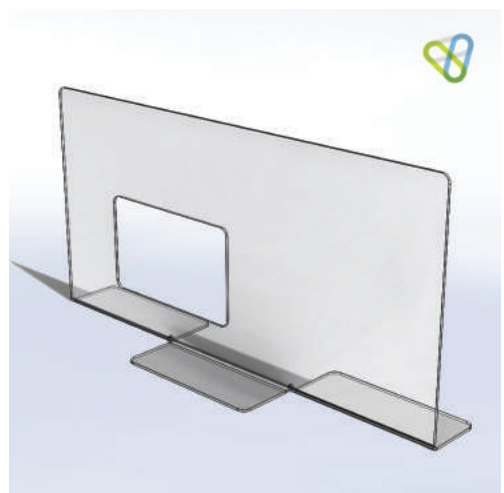

SNEEZE GUARD 1

Fixes to the front of your counter.

SNG001-600 (1000h x 600w) **\$90.00**

SNG001-800 (1000h x 800w) **\$115.00**

SNG001-1000 (1000h x 1000w) **\$130.00**

SNEEZE GUARD 2

Free-standing with service cutout.

SNG002-600 (900h x 600w) **\$120.00**

SNG002-800 (900h x 800w) **\$145.00**

SNG002-1000 (900h x 1000w) **\$165.00**

SNEEZE GUARD 3

Compact free-standing.

SNG003 (400h x 800w no cutout) **\$85.00**

SNG003A (600h x 800w no cutout) **\$125.00**

SNG003B (600h x 800w with cutout) **\$125.00**

SNEEZE GUARD 4

Reception style for higher countertops.

SNG004 (600h x 1200w with cutout) **\$160.00**

SNG004A (600h x 1200w no cutout) **\$160.00**

Dimensions in millimeters. Custom sizes available upon request. All prices exclude GST and freight.